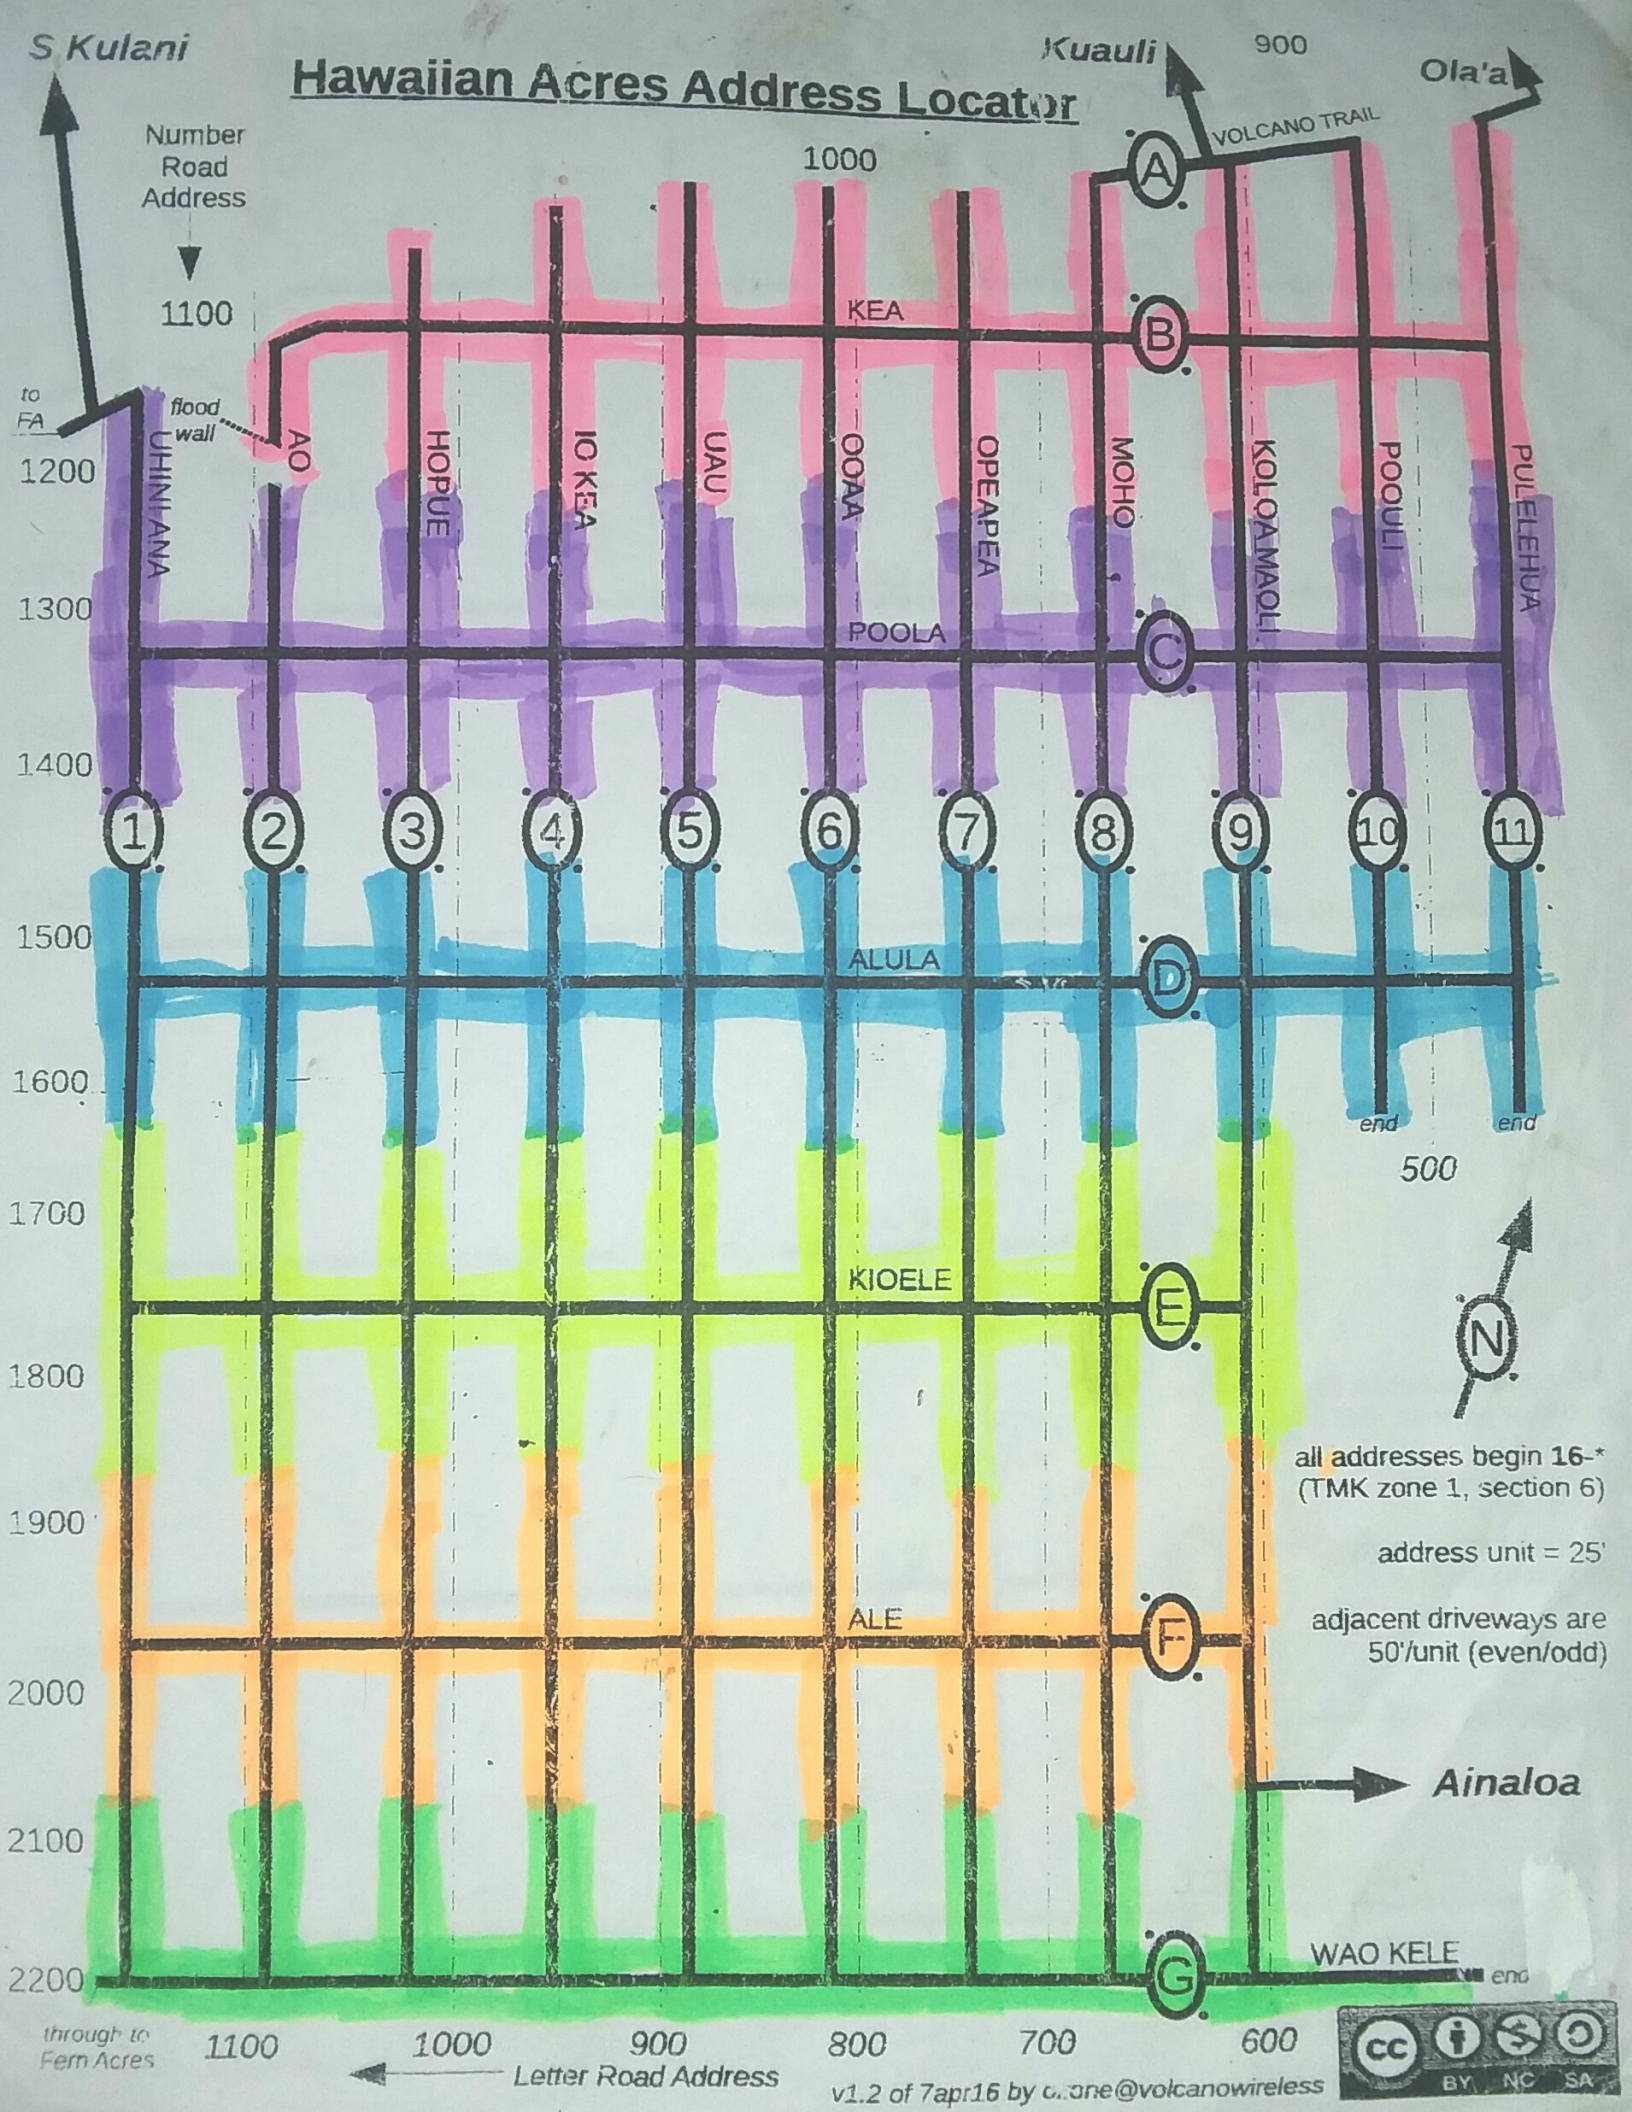

Hawaiian Acres Address Locator

S Kulani

Kuauli

900

Ola'a

Number Road Address

1100

1000

(A)

VOLCANO TRAIL

KEA

(B)

to FA

flood wall

1200

1300

ALULA

(D)

end

500

1700

KIOELE

(E)

all addresses begin 16-* (TMK zone 1, section 6)

address unit = 25'

adjacent driveways are 50'/unit (even/odd)

1800

ALE

(F)

Ainaloa

1900

2000